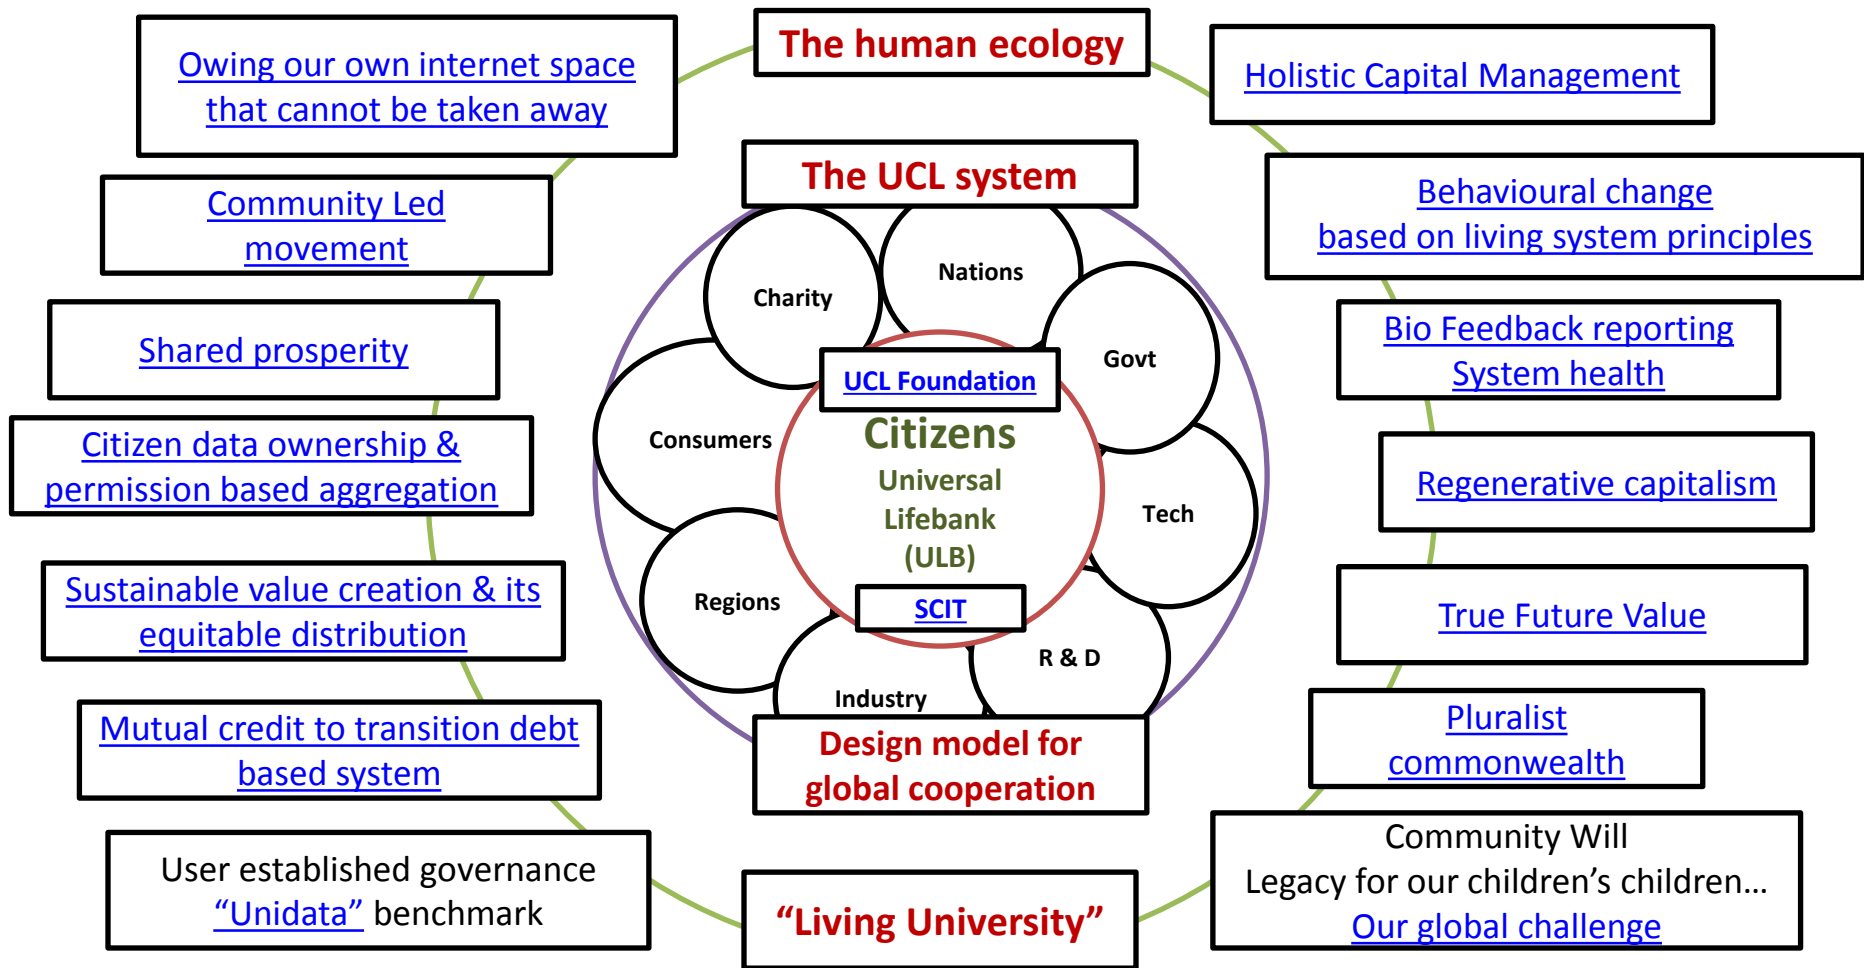

UCL Open data ecology & governance model

to enable a global learning organisation of connected campuses delivering a holistic knowledge model to maximise sustainable value through linkages and efficiencies created – The Missing Link